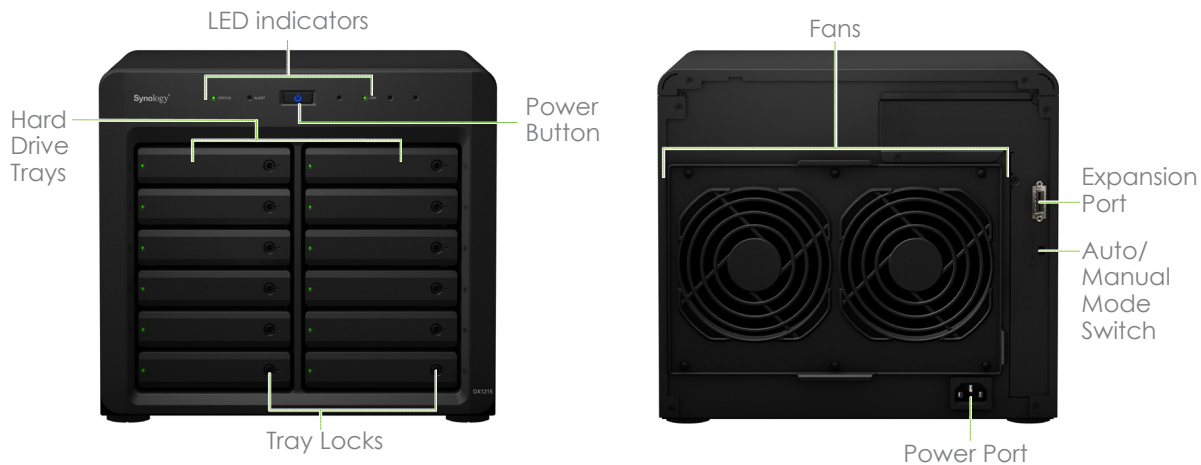

Connections & Buttons

Technical Specifications

Hardware

Internal HDD/SSD	3.5" or 2.5" SATA(III) / SATA (II) X 12 (hard drives not included)
Expansion Port	1
Hot Swappable HDD	Yes
Size (HxWxD)	270 X 300 X 340 mm
Weight	9.02kg
System Fan	120x120mm X 2
Power Recovery	Sync with the connected DiskStation (Auto Mode)
AC Input Power Voltage	100V to 240V
Power Frequency	50Hz to 60Hz, Single Phase
Operating Temperature	5°C to 35°C (40°F to 95°F)
Storage Temperature	-20°C to 60°C (-5°F to 140°F)
Relative Humidity	5% to 95%RH
Supported Models¹	DS3615xs, DS3612xs, DS3611xs, DS2413+

Environment and Packaging

Environment	RoHS Compliant
Package Content	DX1215 Main Unit, User's Guide, Accessory Pack, AC Power Cord, Expansion Cable
Certification	FCC: Class B, CE: Class B, BSMI: Class B
Warranty	5 years

*Specifications are subject to change without notice. Please refer to www.synology.com for the latest information.

1. For info about newest supported models, please visit www.synology.com for the latest information.

SYNOLOGY INC.

Synology is dedicated to taking full advantage of the latest technologies to bring businesses and home users reliable and affordable ways to centralize data storage, simplify data backup, share and sync files across different platforms, and access data on-the-go. Synology aims to deliver products with forward-thinking features and the best in class customer services.

Copyright © 2014, Synology Inc. All rights reserved. Synology, the Synology logo are trademarks or registered trademarks of Synology Inc. Other product and company names mentioned herein may be trademarks of their respective companies. Synology may make changes to specification and product descriptions at anytime, without notice. Printed in Taiwan.

DX1215-2014-ENU-REV001

Headquarters

Synology Inc. 3F-3, No. 106, Chang An W. Rd., Taipei, Taiwan Tel: +886 2 2552 1814 Fax: +886 2 2552 1824

China

Synology Shanghai
20070, Room 516, No. 638,
Hengfeng Rd., Zhabei Dist.,
Shanghai

France

Synology France SARL
39 rue Louis Blanc,
92400 Courbevoie
France
Tel: +33 147 176288

North & South America

Synology America Corp.
13343 NE Bel-Red Road,
Bellevue, WA 98005
USA
Tel: +1 425 818 1587

United Kingdom

Synology UK Ltd.
Unit C, Denbigh West Business Park,
Third Avenue, Bletchley,
Milton Keynes, MK1 1DH, UK
Tel: +44 1908 366380

Germany

Synology GmbH
Grafenberger Allee 125
40237 Düsseldorf
Deutschland
Tel: +49 211 9666 9666