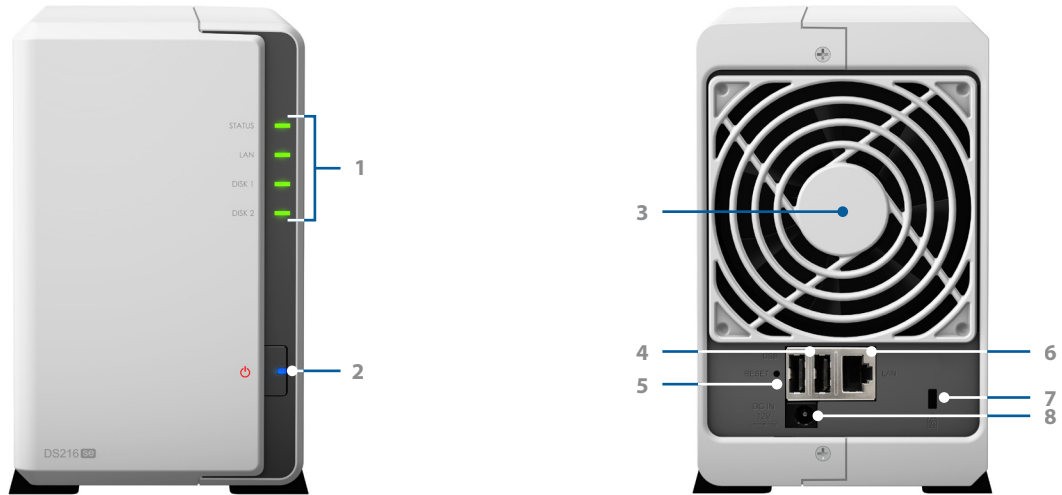

Connections & Buttons

1	LED indicator	2	Power button	3	Fan	4	USB 2.0 port
5	Reset button	6	LAN port	7	Kensington Security Slot	8	Power port

Technical Specifications

Hardware

CPU	Marvell Armada 370 800MHz
Floating point unit	Yes
Hardware encryption engine	Yes
RAM size	DDR3 256MB
Compatible drive type	3.5"/2.5" SATA III/II x 2 (Hard drives not included. Disk holders are required for 2.5" drives.)
Maximum internal raw capacity	16TB (8TB HDD x 2) (The actual capacity will differ according to volume types.)
External ports	USB 2.0 port x 2
Size (HxWxD)	165 mm x 100 mm x 225.5 mm
Weight	870g
LAN	Gigabit (RJ-45) x 1
Wireless support	Yes (wireless dongles not included)
Scheduled Power on/off	Yes
AC input power voltage	100V to 240V AC
Power frequency	50Hz to 60Hz, single phase
Operating temperature	5°C to 40°C (40°F to 104°F)
Storage temperature	-20°C to 60°C (-5°F to 140°F)
Relative humidity	5% to 95% RH

General

Networking protocols	CIFS, AFP, NFS, FTP, WebDAV, CalDAV, iSCSI, Telnet, SSH, SNMP, VPN (PPTP, OpenVPN™, L2TP)
File system	Internal: ext4 External: ext4, ext3, FAT, NTFS, HFS+ (read only)
Storage management	Maximum single volume size: 16TB, Maximum internal volume: 256
Supported RAID type	Synology Hybrid RAID (SHR), Basic, JBOD, RAID 0, RAID 1
File sharing capability	Maximum user account: 512, Maximum group: 128, Maximum shared folder: 256, Maximum concurrent CIFS/AFP/FTP/File Station connection: 64
Privilege	Windows Access Control List (ACL)
Directory service	Windows AD Integration: Domain Users login via Samba (CIFS)/AFP/FTP/File Station, LDAP integration
Security	FTP over SSL/TLS, IP auto-block, firewall, encrypted network backup over Rsync, HTTPS connection
Utilities	Synology Web Assistant, Synology Assistant, Cloud Station, Photo Station Uploader
Supported clients	Windows XP onwards, Mac OS X® 10.7 onwards, Ubuntu 12 onwards
Supported browsers	Chrome™, Firefox®, Internet Explorer® 8 onwards, Safari® 7 onwards, Safari (iOS® 7 onwards on iPad®), Chrome (Android 4.0 onwards on tablets)
Language	English, Deutsch, Français, Italiano, Español, Dansk, Norsk, Svensk, Nederlands, Русский, Polski, Magyar, Português do Brasil, Português Europeu, Türkçe, Český, 日本語, 한국어, 繁體中文, 简体中文