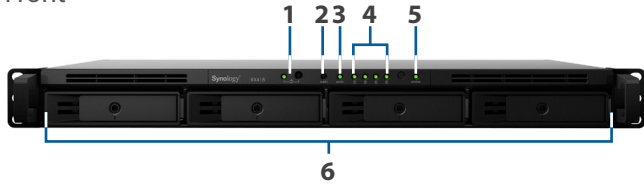

Hardware Overview

Front