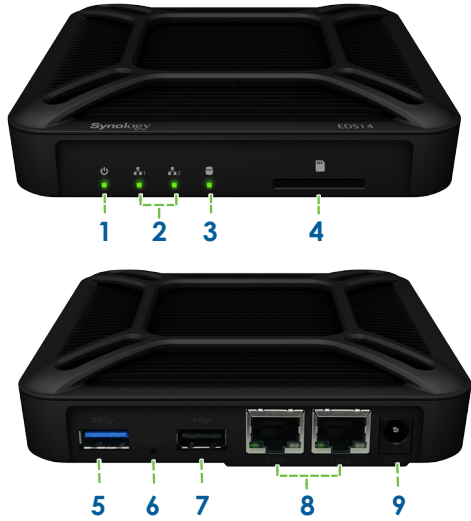

Connections & Buttons

1. 1 Power Indicator
2. 2 LAN Indicators
3. 3 SD/Disk Indicator
4. 4 SD Card Slot
5. 5 USB 3.0 Port
6. 6 RESET Button
7. 7 USB 2.0 Port
8. 8 LAN Ports
9. 9 Power Port
10. 10 DC Output Port
11. 11 SD/Disk Eject Button

Technical Specifications

Hardware

CPU	Marvell Armada 370 1.2GHz
Floating Point	Yes
Hardware Encryption Engine	Yes
Memory	DDR3 512MB
External Device Interface	USB 3.0 port X 1, USB 2.0 port X 1, SD card reader X 1
SD Card	SDXC/UHS-I, SDHC/C10
Size (HxWxD)	31mm X 125mm X 125mm
Weight	295g
LAN	Gigabit X 2
Wireless Support	Yes (wireless dongles not included)
Dynamic DC Input	7 to 24V; 2A (Adapter in package: 12V; 2A)
DC Output	Current: 1A Voltage: Consistent with DC Input
AC Input Power Voltage	100V to 240V
Power Frequency	50Hz to 60Hz, Single Phase
Operating Temperature	EDS14 with direct DC input: -4 to 122°F (-20 to 50°C) AC Power Adapter in package: 32 to 122°F (0 to 50°C)
Storage Temperature	-20°C to 60°C (-5°F to 140°F)
Relative Humidity	5% to 95%RH

DSM Specifications

Networking Protocols	CIFS, AFP, NFS, FTP, WebDAV, CalDAV, Telnet, SSH, SNMP, VPN (PPTP, OpenVPN™, L2TP)
File System	External: EXT4, EXT3, FAT, NTFS, HFS+ (Read Only)
File Sharing Capability	Max User Account: 128, Max Group: 64, Max Shared Folder: 32, Max Concurrent CIFS/AFP/FTP Connections: 128
Security	FTP over SSL/TLS, IP Auto-Block, Firewall, Encrypted Network Backup over Rsync, HTTPS Connection
Utilities	Synology Web Assistant, Synology Assistant, Synology Data Replicator, Cloud Station
Supported Clients	Windows XP onward, Mac OS X® 10.5 onward, Ubuntu 9.04 onward
Support Browsers	Chrome™, Firefox®, Internet Explorer® 8 onward, Safari® 5 onward, Safari (iOS 5 or later on iPad), Chrome (Android 4.0 on tablets)
Language	English, Deutsch, Français, Italiano, Español, Dansk, Norsk, Svensk, Nederlands, Русский, Polski, Magyar, Português do Brasil, Português Europeu, Türkçe, Český, 日本語, 한국어, 繁體中文, 简体中文